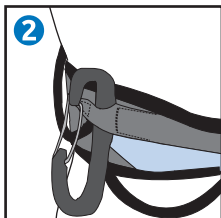

CAMP

HUB Ref.0910
Tools holder

Made in China

Max 5 Kg

INSTRUCTION MANUAL
MANUALE ISTRUZIONI
NOTICE D'INFORMATION

July 2023 - Rev. 2
© C.A.M.P. SpA

CAMP

www.camp.it - contact@camp.it