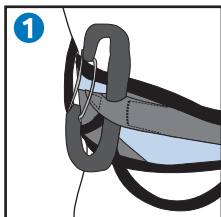

CAMP

HUB Ref.0910
Tools holder

Made in China

Max 5 Kg

INSTRUCTION MANUAL
MANUALE ISTRUZIONI
NOTICE D'INFORMATION

July 2023 - Rev. 2
© C.A.M.P. SpA

CAMP

www.camp.it - contact@camp.it