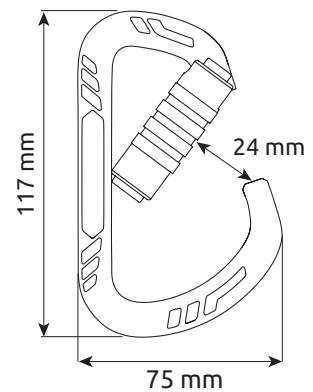

# GUIDE XL

CARABINER

Ref. 136303 - 136403 - 136503

ROPE ACCESS, TREE CLIMBING, TEAM RESCUE

Lightweight aluminum alloy carabiner with a wide gate opening and high strength-to-weight ratio thanks to its unique design. Keylock closure prevents snagging during use.

Screw gate locking system.

Guide XL Lock  
136303

Screw gate locking system.

Guide XL 2Lock  
136403

Automatic lock requires two actions to open: twist and pull.

Guide XL 3Lock  
136503

Automatic lock requires three actions to open: slide, twist and pull.

Ref.	Product name	Weight								CE	EN 12275	EN 362	ERC
		g	oz										
136303	GUIDE XL LOCK	82	2.9	28	9	8	23	117	75	B	B	•	
136403	GUIDE XL 2LOCK	86	3.0	28	9	8	24	117	75	B	B	•	
136503	GUIDE XL 3LOCK	86	3.0	28	9	8	24	117	75	B	B	•	