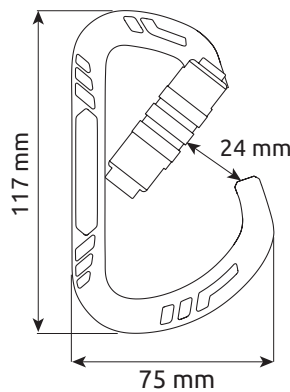

# GUIDE XL

CARABINER

Ref. 136303 - 136403 - 136503

ROPE ACCESS, TREE CLIMBING, TEAM RESCUE

Lightweight aluminum alloy carabiner with a wide gate opening and high strength-to-weight ratio thanks to its unique design. Keylock closure prevents snagging during use.

Screw gate locking system.

Guide XL Lock  
136303

Screw gate locking system.

Guide XL 2Lock  
136403

Automatic lock requires two actions to open: twist and pull.

Guide XL 3Lock  
136503

Automatic lock requires three actions to open: slide, twist and pull.

Ref.	Product name	Weight								CE	EN 12275	EN 362	ERC
		g	oz										
136303	GUIDE XL LOCK	82	2.9	28	9	8	23	117	75	B	B	•	
136403	GUIDE XL 2LOCK	86	3.0	28	9	8	24	117	75	B	B	•	
136503	GUIDE XL 3LOCK	86	3.0	28	9	8	24	117	75	B	B	•	