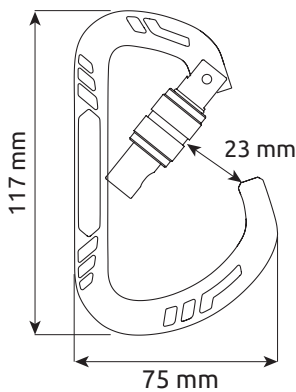

# GUIDE XL

CARABINER

Ref. 136303 - 136403 - 136503

ROPE ACCESS, TREE CLIMBING, TEAM RESCUE

Lightweight aluminum alloy carabiner with a wide gate opening and high strength-to-weight ratio thanks to its unique design. Keylock closure prevents snagging during use.

Screw gate locking system.

Guide XL Lock  
136303

Screw gate locking system.

Guide XL 2Lock  
136403

Automatic lock requires two actions to open: twist and pull.

Guide XL 3Lock  
136503

Automatic lock requires three actions to open: slide, twist and pull.

Ref.	Product name	Weight								CE	EN 12275	EN 362	ERC
		g	oz										
136303	GUIDE XL LOCK	82	2.9	28	9	8	23	117	75	B	B	•	
136403	GUIDE XL 2LOCK	86	3.0	28	9	8	24	117	75	B	B	•	
136503	GUIDE XL 3LOCK	86	3.0	28	9	8	24	117	75	B	B	•	