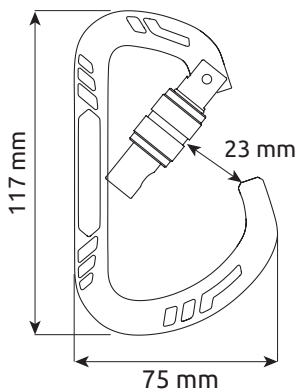

GUIDE XL

CARABINER

Ref. 136303 - 136403 - 136503

ROPE ACCESS, TREE CLIMBING, TEAM RESCUE

Lightweight aluminum alloy carabiner with a wide gate opening and high strength-to-weight ratio thanks to its unique design. Keylock closure prevents snagging during use.

Screw gate locking system.

Guide XL Lock
136303

Screw gate locking system.

Guide XL 2Lock
136403

Automatic lock requires two actions to open: twist and pull.

Guide XL 3Lock
136503

Automatic lock requires three actions to open: slide, twist and pull.

Ref.	Product name	Weight								CE	EN 12275	EN 362	EAC
		g	oz										
136303	GUIDE XL LOCK	82	2.9	28	9	8	23	117	75	B	B	•	
136403	GUIDE XL 2LOCK	86	3.0	28	9	8	24	117	75	B	B	•	
136503	GUIDE XL 3LOCK	86	3.0	28	9	8	24	117	75	B	B	•	