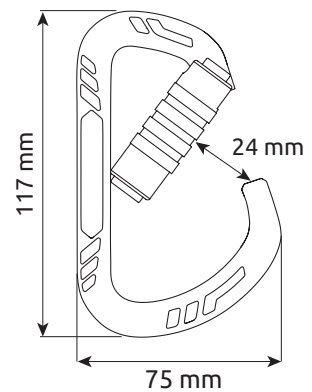

GUIDE XL

CARABINER

Ref. 136303 - 136403 - 136503

ROPE ACCESS, TREE CLIMBING, TEAM RESCUE

Lightweight aluminum alloy carabiner with a wide gate opening and high strength-to-weight ratio thanks to its unique design. Keylock closure prevents snagging during use.

Screw gate locking system.

Guide XL Lock
136303

Screw gate locking system.

Guide XL 2Lock
136403

Automatic lock requires two actions to open: twist and pull.

Guide XL 3Lock
136503

Automatic lock requires three actions to open: slide, twist and pull.

Ref.	Product name	Weight								CE	EN 12275	EN 362	EAC
		g	oz										
136303	GUIDE XL LOCK	82	2.9	28	9	8	23	117	75	B	B	•	
136403	GUIDE XL 2LOCK	86	3.0	28	9	8	24	117	75	B	B	•	
136503	GUIDE XL 3LOCK	86	3.0	28	9	8	24	117	75	B	B	•	