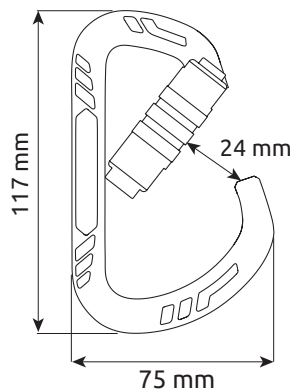

GUIDE XL

CARABINER

Ref. 136303 - 136403 - 136503

ROPE ACCESS, TREE CLIMBING, TEAM RESCUE

Lightweight aluminum alloy carabiner with a wide gate opening and high strength-to-weight ratio thanks to its unique design. Keylock closure prevents snagging during use.

Screw gate locking system.

Guide XL Lock
136303

Screw gate locking system.

Guide XL 2Lock
136403

Automatic lock requires two actions to open: twist and pull.

Guide XL 3Lock
136503

Automatic lock requires three actions to open: slide, twist and pull.

Ref.	Product name	Weight								CE	EN 12275	EN 362	EAC
		g	oz										
136303	GUIDE XL LOCK	82	2.9	28	9	8	23	117	75	B	B	•	
136403	GUIDE XL 2LOCK	86	3.0	28	9	8	24	117	75	B	B	•	
136503	GUIDE XL 3LOCK	86	3.0	28	9	8	24	117	75	B	B	•	