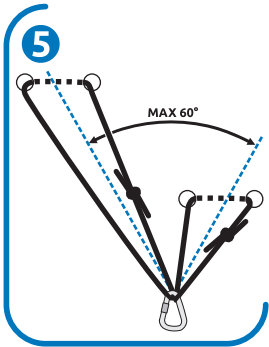

C.A.M.P. SpA

Costruzione Articoli Montagna Premana
Via Roma, 23 - 23834 Premana (LC) - Italy
Tel. +39 0341 890117 - Fax +39 0341 818010

www.camp.it - contact@camp.it

SCORPIO
Ref.3023C

Made in ITALY

cm	
25	35