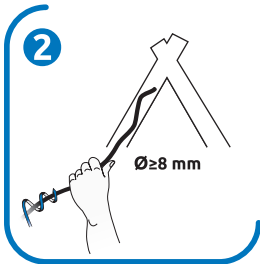

C.A.M.P. SpA

Costruzione Articoli Montagna Premana
Via Roma, 23 - 23834 Premana (LC) - Italy
Tel. +39 0341 890117 - Fax +39 0341 818010

www.camp.it - contact@camp.it

SCORPIO
Ref.3023C

Made in ITALY

cm	
25	35