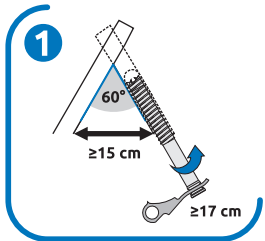

C.A.M.P. SpA

Costruzione Articoli Montagna Premana
Via Roma, 23 - 23834 Premana (LC) - Italy
Tel. +39 0341 890117 - Fax +39 0341 818010

www.camp.it - contact@camp.it

SCORPIO
Ref.3023C

Made in ITALY

cm	
25	35