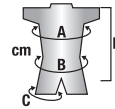

**129803 BASIC EVO**

Lightweight full body harness with one back attachment point for fall-arrest. Includes detachable Easy Belt.

Steel components.

One size fits all.

CE **EN 358 - EN 361**

CONSTRUCTION

PYLONS/INDUSTRY

1170

SIZE	A (cm)	B (cm)	C (cm)	D (cm)
1 S-L	80-140	70-110	45-75	55-85
2 L-XXL	80-140	90-130	75-75	55-85

● = Fall arrest attachment element

● = Attachment element for work positioning

**TECHNICAL SHEET**