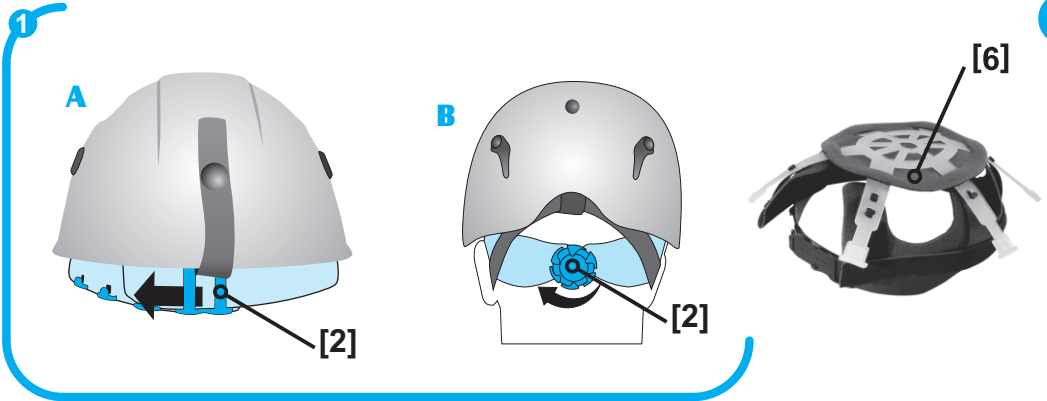

B

Ente riconosciuto che interviene per l'esame CE del tipo:
Notified body intervening for the CE standard examination:
Organisme notifié intervenant pour l'examen CE de type :
Anerkannte CE- Typenprüfstelle:
Organismo autorizado que interviene para el examen CE de tipo:
APAVE SUDEUROPE SAS
CS60193 - 13322 MARSEILLE CEDEX 16 - France - ☎ 0082
DOLOMITICERT S.c.a.r.l.
Zona Industriale Villanova - 32013, Longarone (BL) - Italy - ☎ 2008