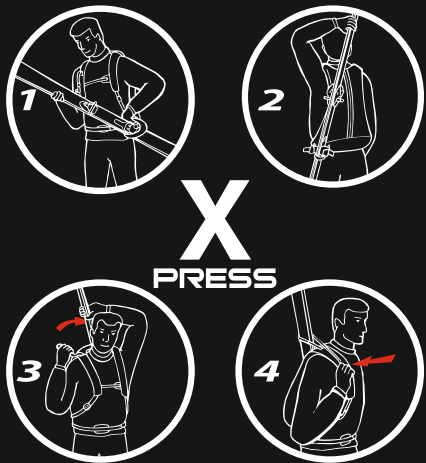

HOW TO USE XPRESS SYSTEM

An innovative system for attaching and removing skis without removing the pack. The skier simply slides the tails into the loop at the left hip, flips the tips to the right shoulder and grabs them with the Nylon strap attached to the shoulder strap.

EAC

CAMP - CASSIN

CAMP - CASSIN

@camp1889 #campcassin

FEATURES

Hydration compatible

EZ OP buckles on chest and waist belt for rapid action while wearing gloves

X-Press ski carrying system, that allows skis to be attached and removed without removing the pack

Hidden external helmet carrying system

Hidden ice axe carrier

Right shoulder strap with mesh pocket for gel, left shoulder strap with water bottle holder

Side entry crampon pocket is easily accessed without removing the pack